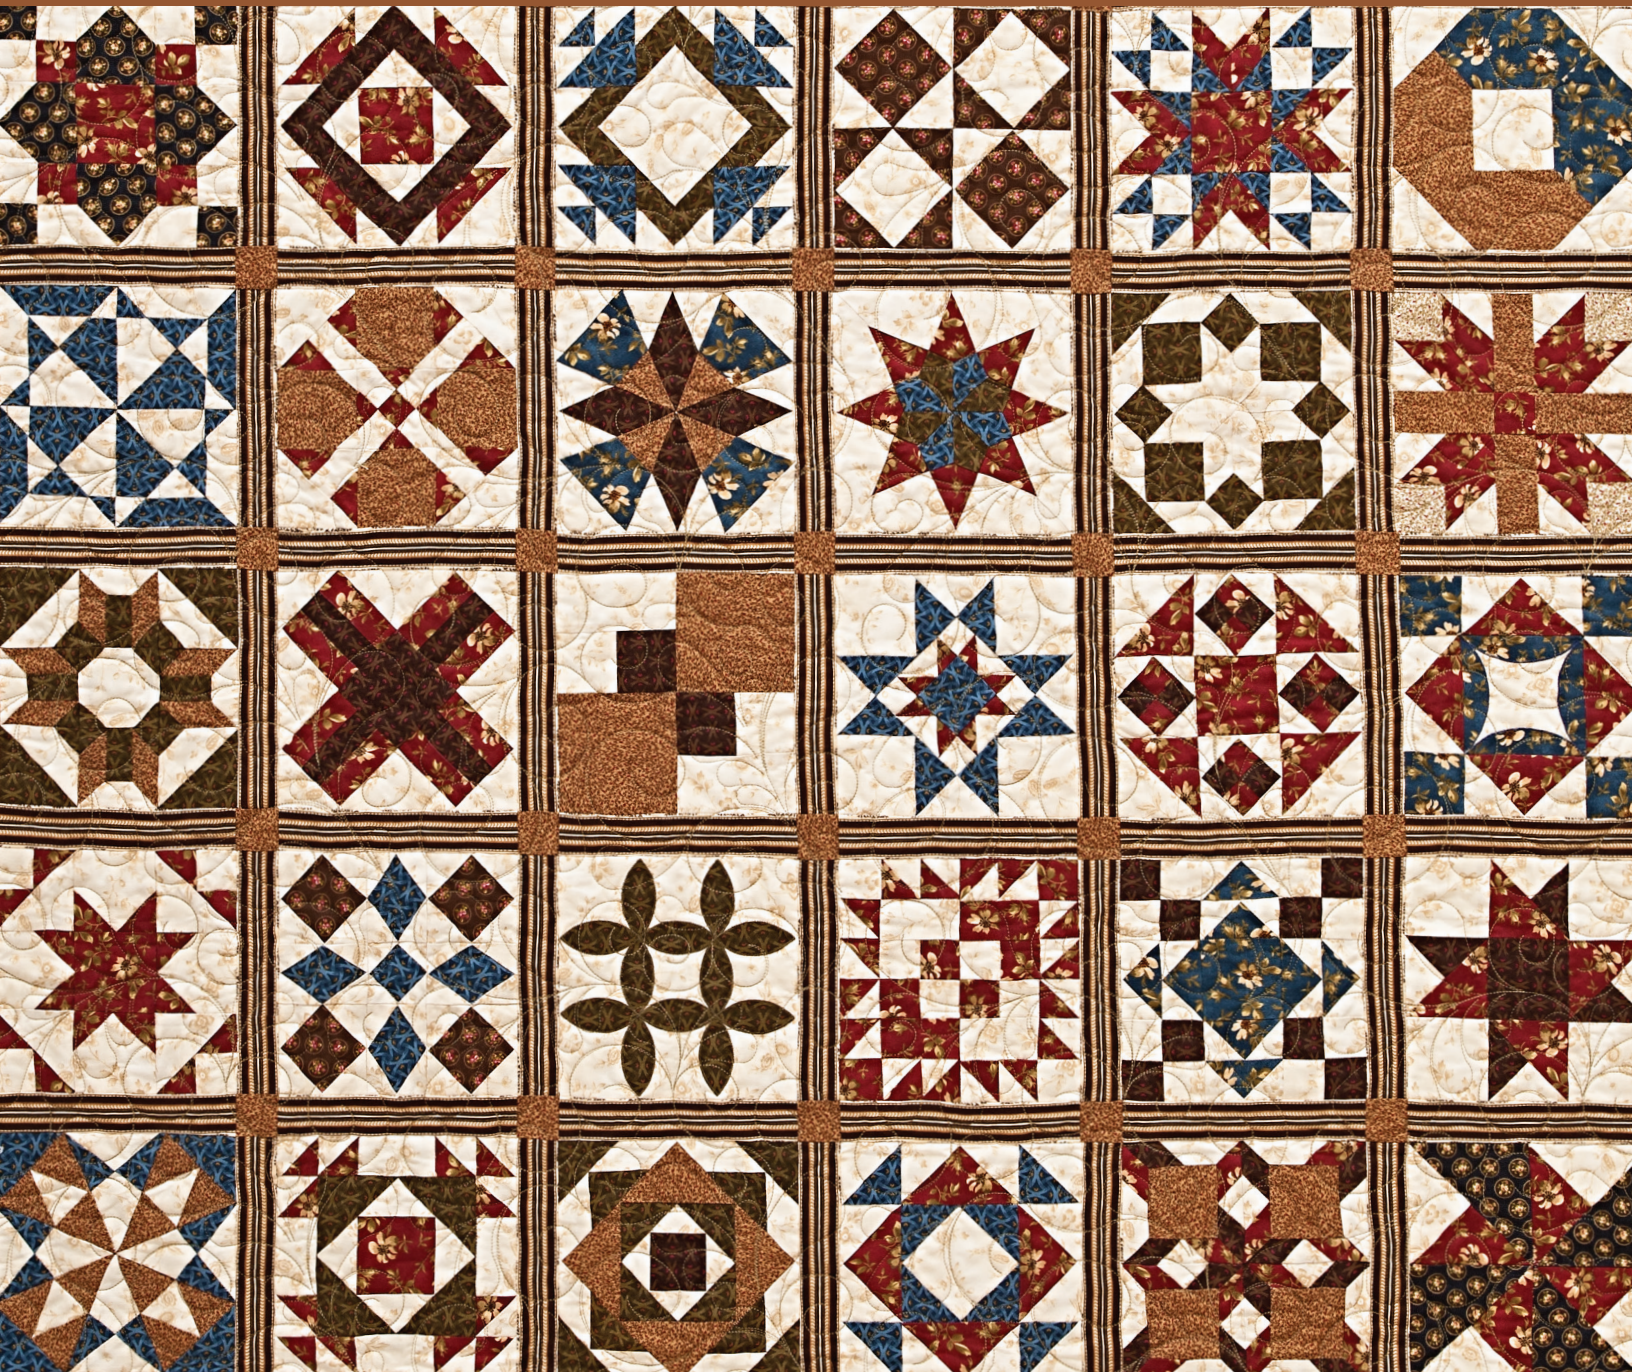

JENNIFER CHIAVERINI

Loyal Union Sampler

from

ELM CREEK QUILTS

121 TRADITIONAL BLOCKS • QUILT ALONG WITH THE WOMEN OF THE CIVIL WAR

INSPIRED BY THE BESTSELLING NOVEL, *The Union Quilters*